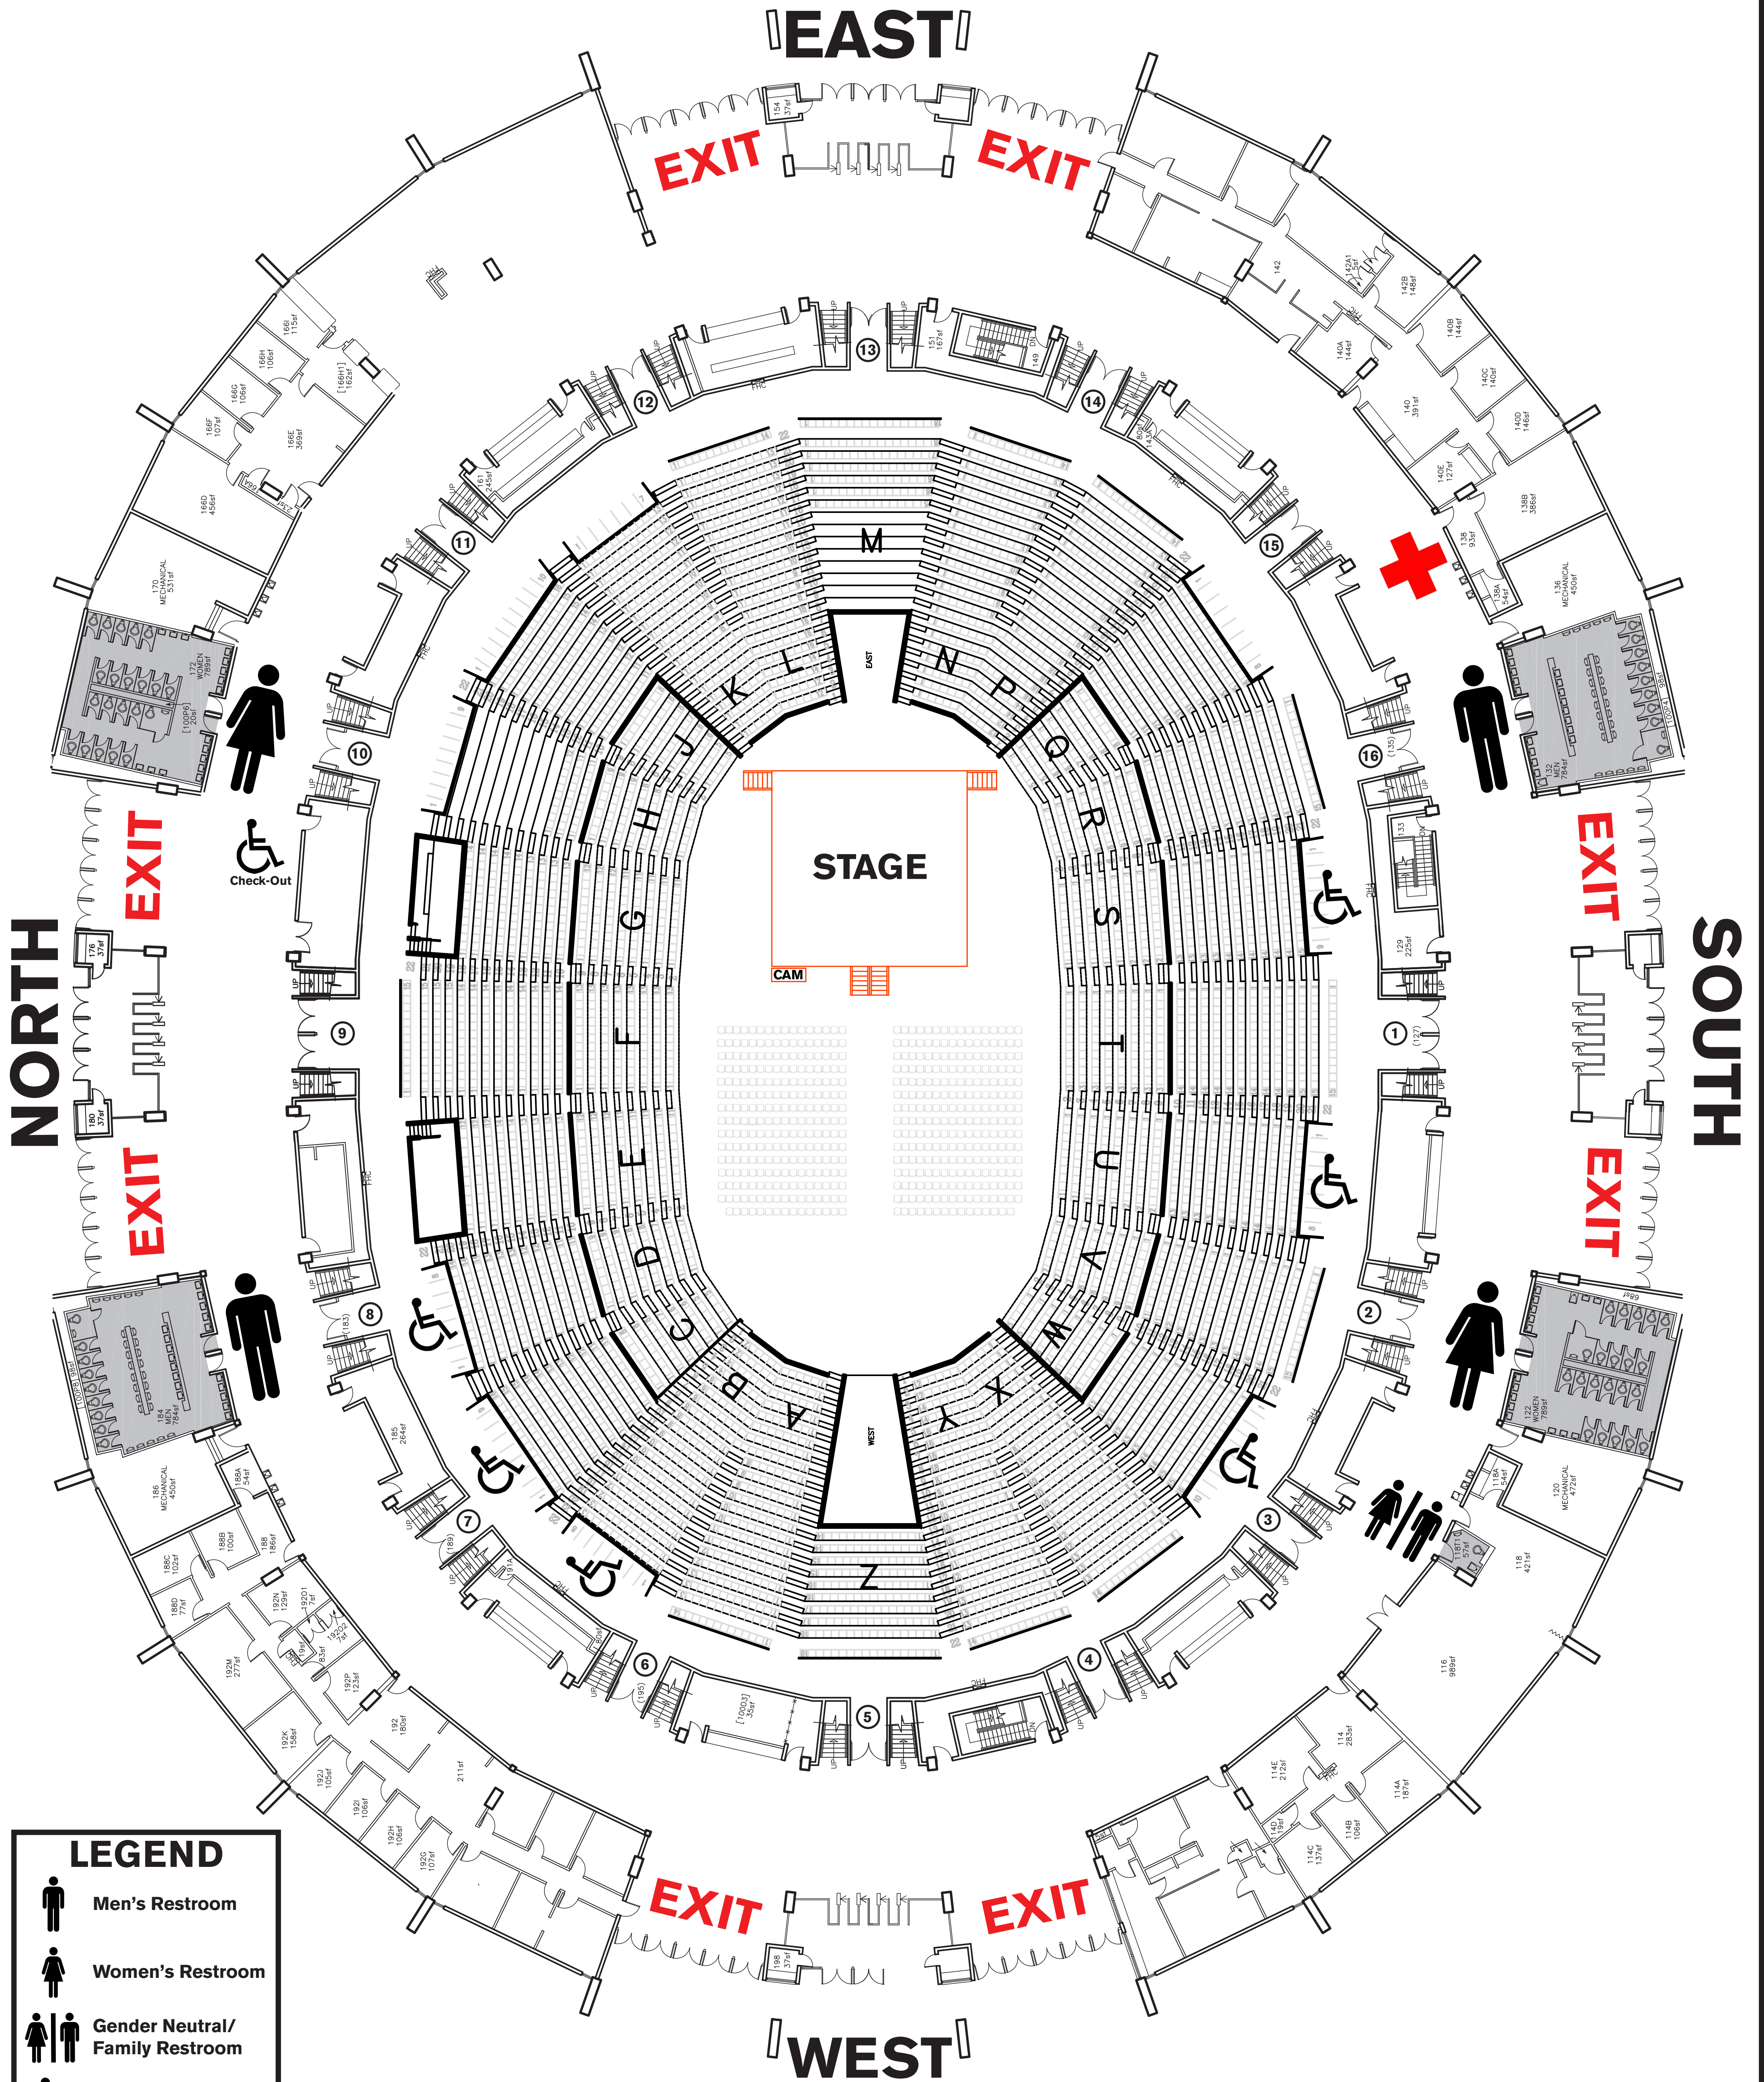

# ASU<sup>®</sup> Arizona State University

welcomes you to Wells Fargo Arena

**LEGEND**

-  Men's Restroom
-  Women's Restroom
-  Gender Neutral/  
Family Restroom
-  Accessible Seating
-  First-Aid Station